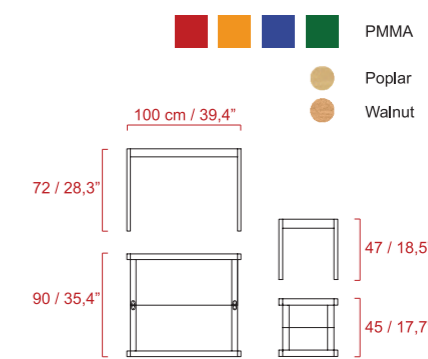

Gabriele and Simona share their passion for architecture, design and anything requiring creativity and flair.

architetti@hospazio.eu

1

2

3F

3R

5

- ■ ■ ■ PMMA
- Poplar
- Walnut