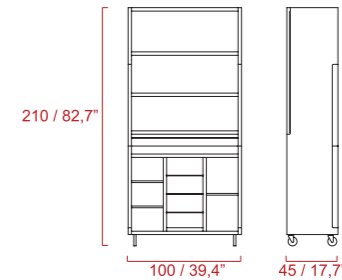

Gabriele and Simona share their passion for architecture, design and anything requiring creativity and flair.

architetti@hospazio.eu

1

2

3F

3R

5

- ■ ■ ■ PMMA
- Poplar
- Walnut